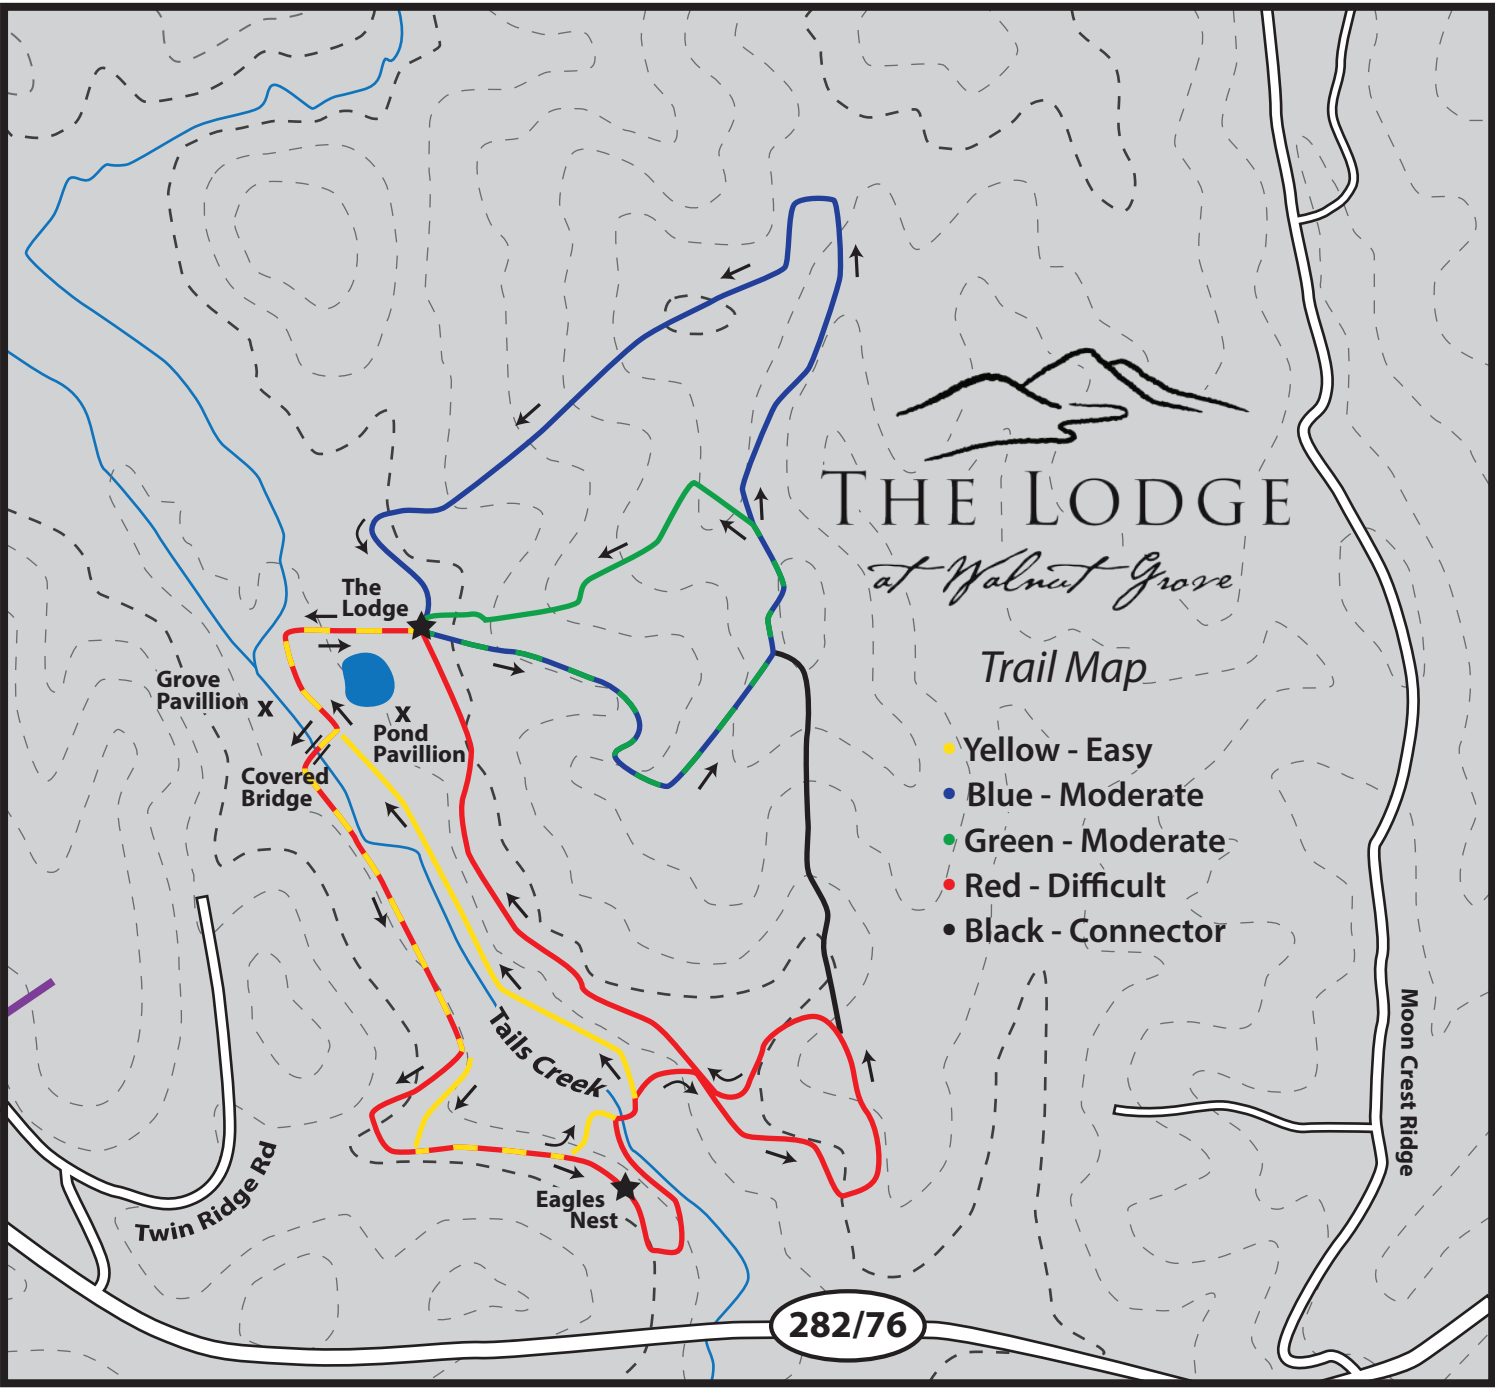

# THE LODGE

*at Walnut Grove*

## Trail Map

- Yellow - Easy
- Blue - Moderate
- Green - Moderate
- Red - Difficult
- Black - Connector

282/76